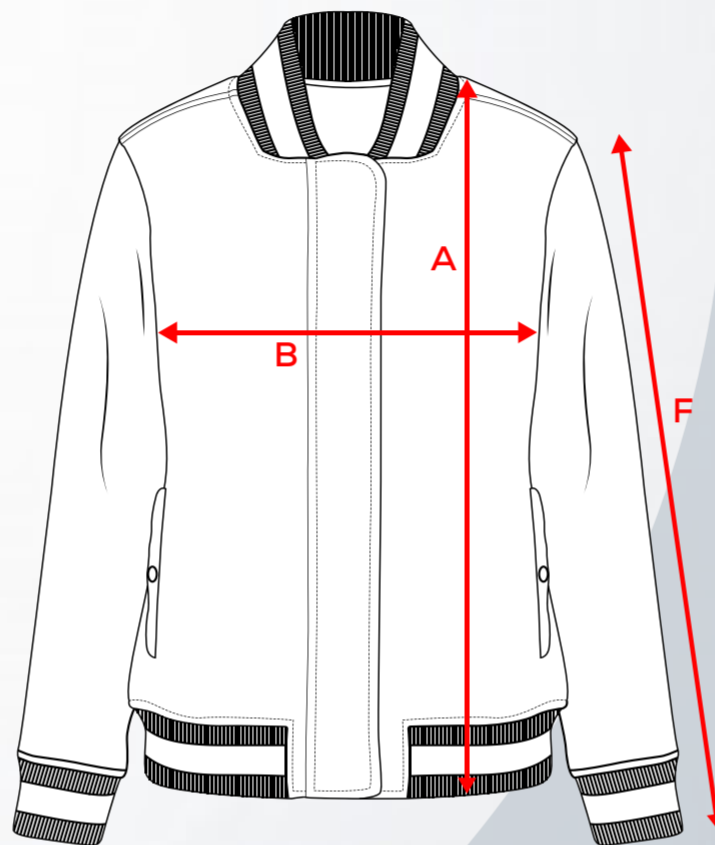

WOMENS STYLE 809

WOMENS PREMIUM COLLEGE JACKET

POINT	MEASUREMENT POINT	SIZE						
		XS	S	M	L	XL	2XL	3XL
A	TOTAL LENGTH FRM HPS (CM)	64	65	66	67	68	69	70
B	HALF CHEST (CM)	46	49	52	55	58	62	66
F	SLEEVE LENGTH (CM)	61	62	63	64	65	66	67